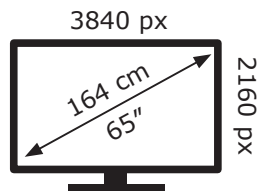

# ENERGY

LG Electronics

OLED65CX9LA

**133** kWh/1000h

ABCDEF**G**

**245** kWh/1000h

2019/2013